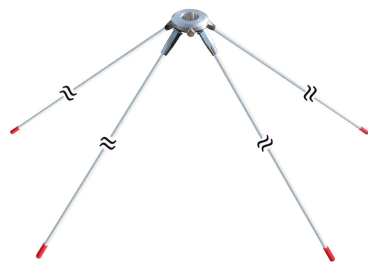

CB & AMATEUR 10 METER - BASE STATION ANTENNAS

PROTON BASE STATION ANTENNA

2000 Watt P.E.P. • Four section 18.5' Omni-directional 1/2 wave CB base station antenna • 10-12 Meter • Threaded rings offer precise tuning • Rugged 4-piece fiberglass construction with chrome plated ferrules • Mounting hardware included • UPS shippable

Part No.	Length	Package	Case Qty
PT99	18.5 FT	BULK	6

PATRIOT BASE STATION ANTENNA

2000 Watt P.E.P. • Two section 12' Omni-directional 1/2 wave CB base station antenna • Threaded rings offer precise tuning • Extremely easy to install and operate • Mounting hardware included • UPS shippable

Part No.	Length	Package	Case Qty
PAT-12	12 FT	BULK	12

UNIVERSAL GROUND PLANE KIT

Improves performance by 30% • Installs at the base of all ProComm base station antennas • Includes 4 - 6' long fiberglass radials with aluminum mounting hub • UPS shippable

Part No.	Length	Package	Case Qty
PCGPK-1	6 FT	BULK	12