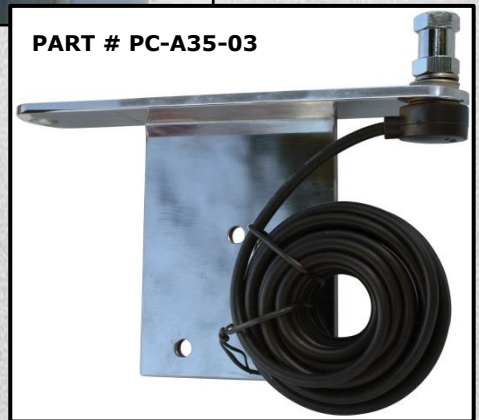

For 1998 TO
2006 JEEPS

UNIVERSAL JEEP TAIL LIGHT MOUNT

- UNIVERSAL DESIGN FOR INSTALLATION BEHIND EITHER TAIL LIGHT
- DUAL 1/2 INCH HOLES ALLOW FOR MOUNTING ANTENNAS OR SAFETY FLAGS
- MADE FROM 5 GAUGE POLISHED ALUMINUM
- FITS JEEP MODELS FROM 1998 TO 2006 WITH EXTERNAL TAIL LIGHTS

PART # PC-A35-02

**WORKS ON
DRIVER'S SIDE**

**OR
PASSENGER'S
SIDE**

PART # PC-A35-03

- PC-A35 MOUNT ONLY
- PC-A35-02 WITH JBC910H S0239 STUD
- PC-A35-03 WITH HS818T-PL TERMINATOR CABLE
- PC-A35-04 WITH TERMINATOR CABLE & PRE-TUNED ANTENNA