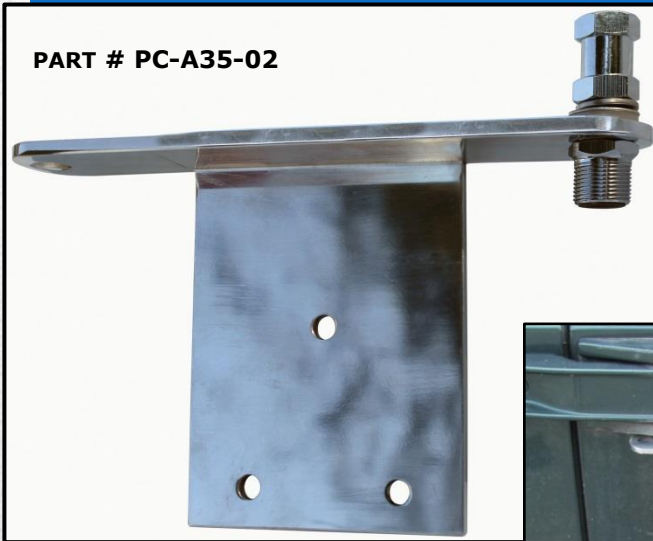

For 1998 TO
2006 JEEPS

UNIVERSAL JEEP TAIL LIGHT MOUNT

- UNIVERSAL DESIGN FOR INSTALLATION BEHIND EITHER TAIL LIGHT
- DUAL 1/2 INCH HOLES ALLOW FOR MOUNTING ANTENNAS OR SAFETY FLAGS
- MADE FROM 5 GAUGE POLISHED ALUMINUM
- FITS JEEP MODELS FROM 1998 TO 2006 WITH EXTERNAL TAIL LIGHTS

PART # PC-A35-02

**WORKS ON
DRIVER'S SIDE**

**OR
PASSENGER'S
SIDE**

PART # PC-A35-03

- PC-A35 MOUNT ONLY
- PC-A35-02 WITH JBC910H S0239 STUD
- PC-A35-03 WITH HS818T-PL TERMINATOR CABLE
- PC-A35-04 WITH TERMINATOR CABLE & PRE-TUNED ANTENNA