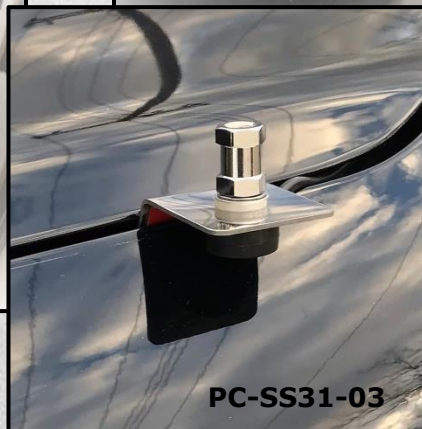

For 2009 & Up
Dodge Trucks

2009 & UP DODGE TRUCK ANTENNA MOUNT

- MOUNTS BETWEEN THE FENDER AND THE HOOD
- HEAVY GAUGE POLISHED STAINLESS STEEL
- 1/2" MOUNTING HOLE FOR ANTENNA STUD
- PROTECTIVE PAD HELPS ELIMINATE SCRATCHES

PC-SS31 MOUNT ONLY
PC-SS31-01 W/JBC900SS LUG STUD
PC-SS31-03 W/HS818T-PL TERMINATOR CABLE
PC-SS31-06 W/NMO MOUNT & CABLE*

** Optional connectors for NMO cable
Nipple (NIP), SMA (SMA), PL259 (PL)
BNC (BN), Mini UHF (MU), N (N) & TNC (TN)*